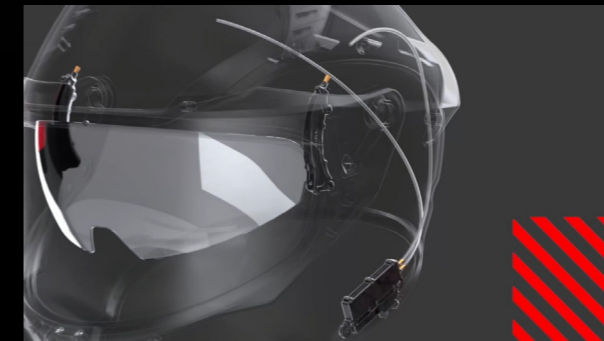

PERIPHERAL VIEW

VERTICAL VIEW

ROTO-TRANSLATION VISOR SYSTEM "RTS"

ROTO-TRANSLATION VISOR SYSTEM "RTS"

EASY LOCK VISOR SYSTEM "ELS" PAT PEND

EASY LOCK VISOR SYSTEM "ELS" PAT PEND

SUN VISOR WITH 2 CABLES SYSTEM