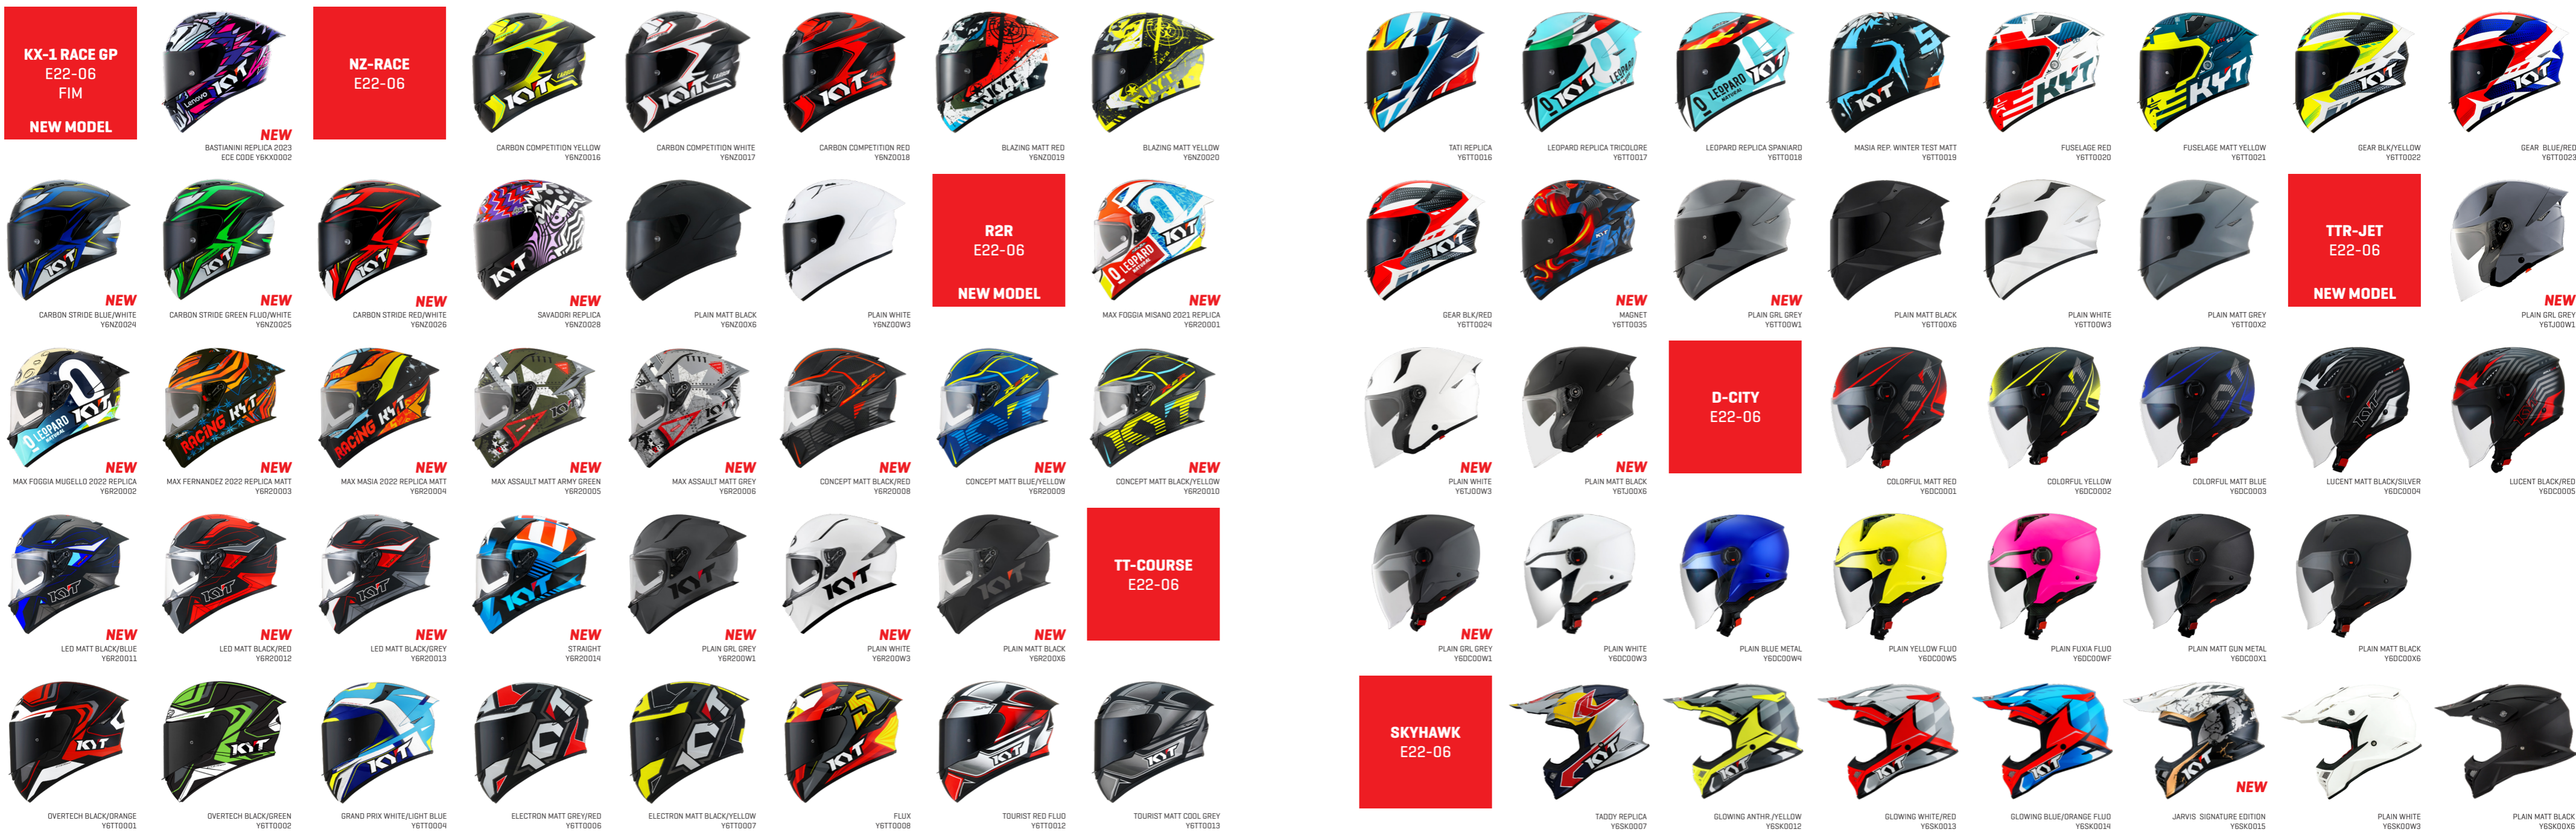

KX-1 RACE GP
E22-06
FIM
NEW MODEL

NZ-RACE
E22-06

R2R
E22-06
NEW MODEL

TTR-JET
E22-06
NEW MODEL

D-CITY
E22-06

TT-COURSE
E22-06

SKYHAWK
E22-06

NEW
BASTIANINI REPLICA 2023
ECE CODE Y6KX0002

CARBON COMPETITION YELLOW
Y6NZ0016

CARBON COMPETITION WHITE
Y6NZ0017

CARBON COMPETITION RED
Y6NZ0018

BLAZING MATT RED
Y6NZ0019

BLAZING MATT YELLOW
Y6NZ0020

TATI REPLICA
Y6TT0016

LEOPARD REPLICA TRICOLORE
Y6TT0017

LEOPARD REPLICA SPANIARD
Y6TT0018

MASIA REP. WINTER TEST MATT
Y6TT0019

FUSelage RED
Y6TT0020

FUSelage MATT YELLOW
Y6TT0021

GEAR BLK/YELLOW
Y6TT0022

GEAR BLUE/RED
Y6TT0023

NEW
CARBON STRIDE BLUE/WHITE
Y6NZ0024

NEW
CARBON STRIDE GREEN FLUO/WHITE
Y6NZ0025

NEW
CARBON STRIDE RED/WHITE
Y6NZ0026

NEW
SAVADORI REPLICA
Y6NZ0028

PLAIN MATT BLACK
Y6NZ00X6

PLAIN WHITE
Y6NZ00W3

NEW
MAX FOGGIA MISANO 2021 REPLICA
Y6R20001

GEAR BLK/RED
Y6TT0024

NEW
MAGNET
Y6TT0035

NEW
PLAIN GRL GREY
Y6TT00W1

PLAIN MATT BLACK
Y6TT00X6

PLAIN WHITE
Y6TT00W3

PLAIN MATT GREY
Y6TT00X2

NEW
PLAIN GRL GREY
Y6TJ00W1

NEW
MAX FOGGIA MUGELLO 2022 REPLICA
Y6R20002

NEW
MAX FERNANDEZ 2022 REPLICA MATT
Y6R20003

NEW
MAX MASIA 2022 REPLICA MATT
Y6R20004

NEW
MAX ASSAULT MATT ARMY GREEN
Y6R20005

NEW
MAX ASSAULT MATT GREY
Y6R20006

NEW
CONCEPT MATT BLACK/RED
Y6R20008

NEW
CONCEPT MATT BLUE/YELLOW
Y6R20009

NEW
CONCEPT MATT BLACK/YELLOW
Y6R20010

NEW
PLAIN WHITE
Y6TJ00W3

NEW
PLAIN MATT BLACK
Y6TJ00X6

COLORFUL MATT RED
Y6DC0001

COLORFUL YELLOW
Y6DC0002

COLORFUL MATT BLUE
Y6DC0003

LUCENT MATT BLACK/SILVER
Y6DC0004

LUCENT BLACK/RED
Y6DC0005

NEW
LED MATT BLACK/BLUE
Y6R20011

NEW
LED MATT BLACK/RED
Y6R20012

NEW
LED MATT BLACK/GREY
Y6R20013

NEW
STRAIGHT
Y6R20014

NEW
PLAIN GRL GREY
Y6R200W1

NEW
PLAIN WHITE
Y6R200W3

NEW
PLAIN MATT BLACK
Y6R200X6

NEW
PLAIN GRL GREY
Y6DC00W1

PLAIN WHITE
Y6DC00W3

PLAIN BLUE METAL
Y6DC00W4

PLAIN YELLOW FLUO
Y6DC00W5

PLAIN FUXIA FLUO
Y6DC00WF

PLAIN MATT GUN METAL
Y6DC00X1

PLAIN MATT BLACK
Y6DC00X6

OVERTECH BLACK/ORANGE
Y6TT0001

OVERTECH REPLICA/GREEN
Y6TT0002

GRAND PRIX WHITE/LIGHT BLUE
Y6TT0004

ELECTRON MATT GREY/RED
Y6TT0006

ELECTRON MATT BLACK/YELLOW
Y6TT0007

FLUX
Y6TT0008

TOURIST RED FLUO
Y6TT0012

TOURIST MATT COOL GREY
Y6TT0013

TADDY REPLICA
Y6SK0007

GLOWING ANTHR./YELLOW
Y6SK0012

GLOWING WHITE/RED
Y6SK0013

GLOWING BLUE/ORANGE FLUO
Y6SK0014

JARVIS SIGNATURE EDITION
Y6SK0015

PLAIN WHITE
Y6SK00W3

PLAIN MATT BLACK
Y6SK00X6