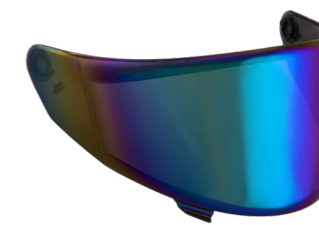

IRIDIUM

KX-1 RACE GP YAKXOVIO
NZ-RACE YANFOVIO
R2R YAR2OVIO
TT-COURSE YATTOVIO