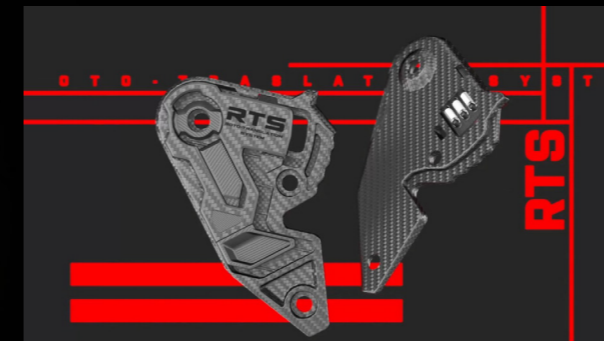

PERIPHERAL VIEW

VERTICAL VIEW

ROTO-TRANSLATION VISOR SYSTEM "RTS"

ROTO-TRANSLATION VISOR SYSTEM "RTS"

EASY LOCK VISOR SYSTEM "ELS" PAT PEND

EASY LOCK VISOR SYSTEM "ELS" PAT PEND

SUN VISOR WITH 2 CABLES SYSTEM